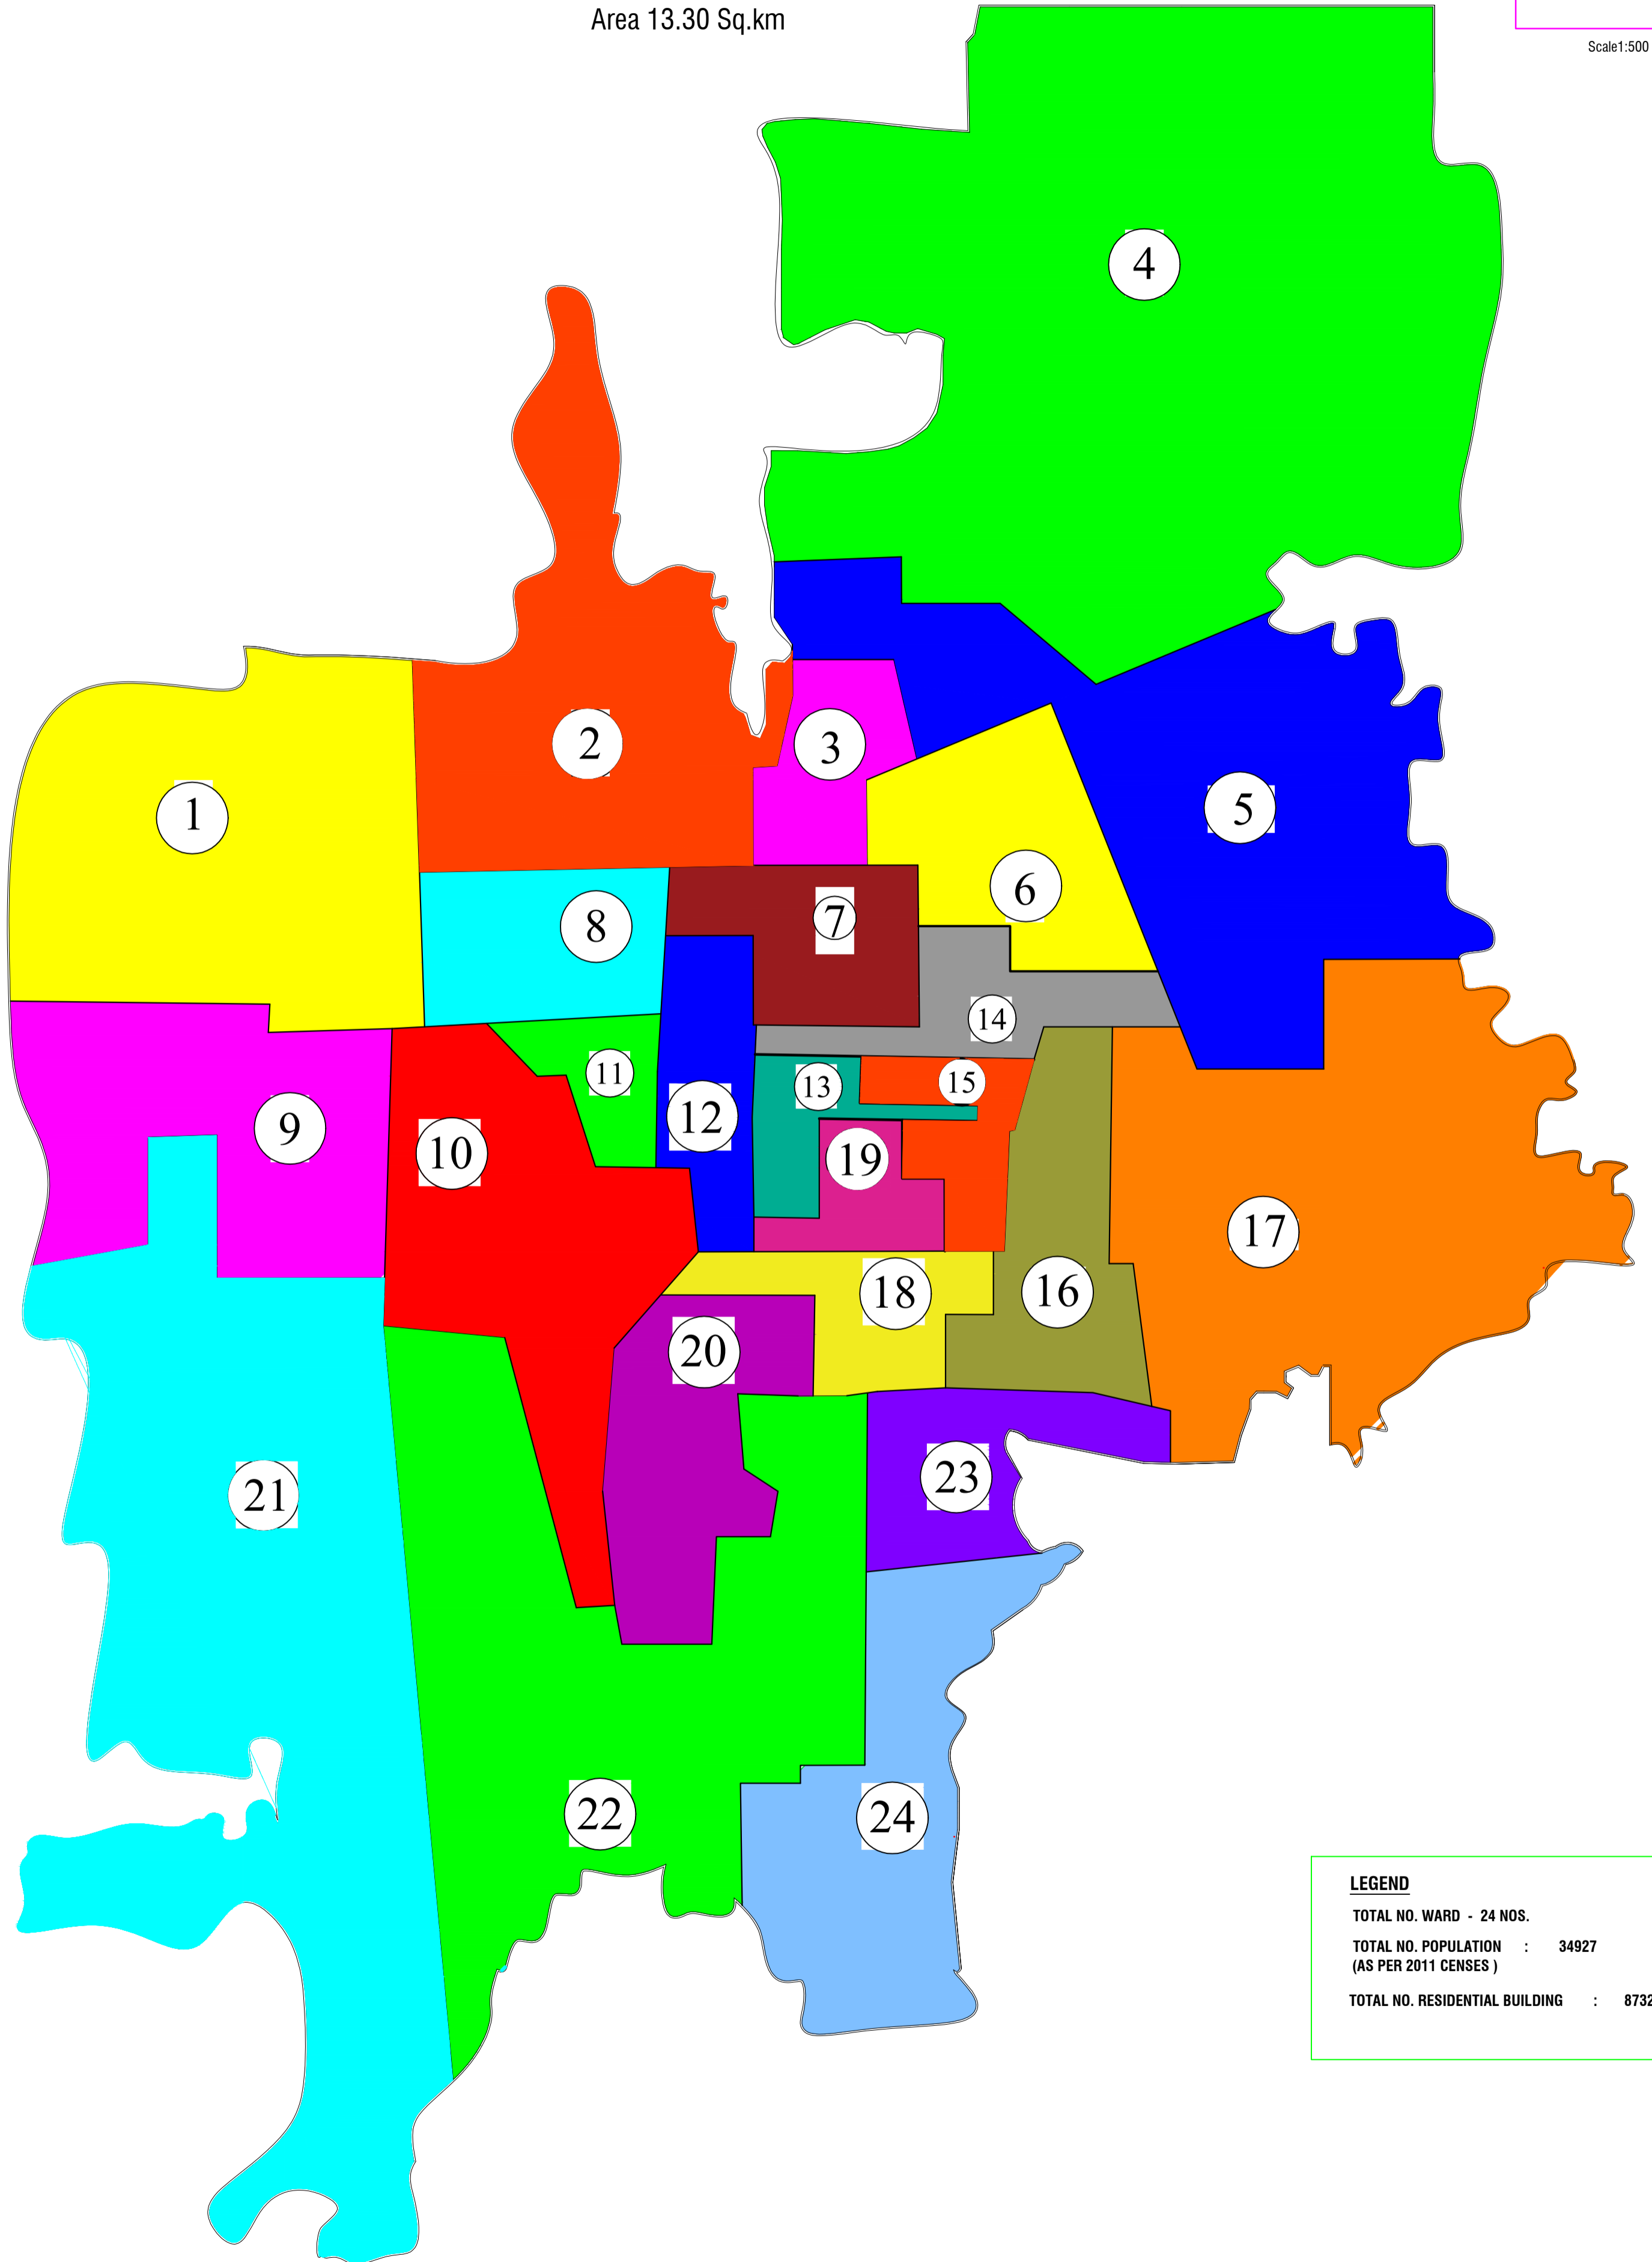

SIRKALI TOWN MAP DELIMITATION OF WARDS-2017

Area 13.30 Sq.km

Scale 1:500

LEGEND

TOTAL NO. WARD - 24 NOS.

TOTAL NO. POPULATION : 34927
(AS PER 2011 CENSES)

TOTAL NO. RESIDENTIAL BUILDING : 8732